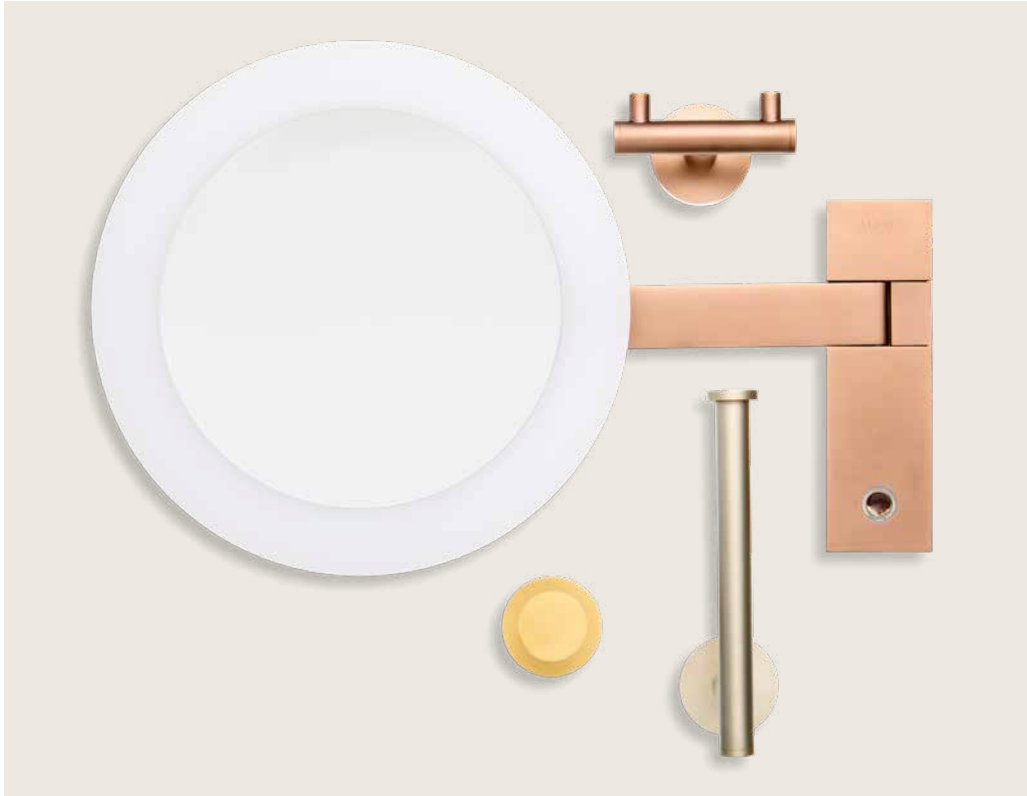

ALISEO

ALISEO GmbH · Leutkirchstraße 63 · 77723 Gengenbach · Germany

+49 (0) 7803 60279-0

info@aliseo.de

www.aliseo.de