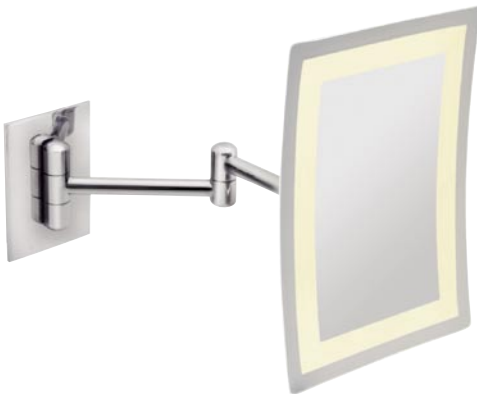

Double pivot reinforced rotating pin insures vertical and horizontal adjustments. Folds flat to the wall when not in use. Convenient back plate switch allows for ease of operation.

COSMETIC MIRRORS

Art. 020614

CONCIERGE ON WALL BAR SLIM

3x magnification. Full pivotal adjustment.
Ø 200 mm. Covered screws. Finish: chrome

Art. 020601

LED LUNATEC

LED-lighting. Twin arm. 3x magnification. Ultra-thin profile. Full pivotal adjustment. Hard wired. 230 V. Covered backplate. Finish: chrome. Ø 240 mm.
Also available on a single arm - Art. 020600

Art.020488

COSMO MINIMALIST

Free standing. 3x magnification. Full pivotal adjustment. Ø 200 mm. Finish: chrome

NEW

Art. 020677

LED CITY LIGHT

LED-lighting. Single arm. 3x magnification. Full pivotal adjustment. Hard wired. 120-240 V. Covered backplate. Finish: chrome. Ø 250 mm. Also available on a twin arm - Art. 020657

COSMETIC MIRRORS

Art. 020667

LED CUBIK

LED-lighting. Twin arm. 3x magnification. Ultra-thin profile. Full pivotal adjustment. Hard wired. 100-240 V. Covered backplate. Finish: chrome. 215 x 215 mm. Also available on a single arm - Art. 020666