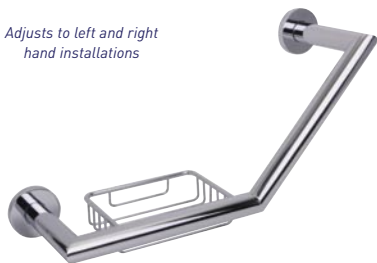

148 x 120 x 42 mm (W x H x D)
Brass, chrome finish

COMPLEMENTI

NEW

Art. 030579

Art. 030580

SHORTY'S CHOICE

Soap Dispensers. Stainless steel, chrome finish
Art. 030579: 65 x 165 x 65 mm (W x H x D). 200 ml
Art. 030580: 50 x 210 x 50 mm (W x H x D). 175 ml

Art. 030475

SCALE FUTURA

Electronic. Capacity 200 kg. Switchable to pounds (lbs).
300 x 300 x H 35 mm. 6 mm-thick safety glass. Epoxy-
polyester plastic

Art. 030594

SOAP DISH

130 x 30 x 90 mm (W x H x D)
Brass, chrome finish

Art. 030506

TISSUE DISPENSER CUBE

124 x 130 x 124 mm (W x H x D)
Plastic, chrome finish

*Adjusts to left and right
hand installations*

Art. 710056

SAFETY BAR WITH SOAP BASKET

413 x 204 x 125 mm (W x H x D)
Brass, chrome finish