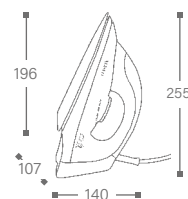

160172
SAHARA

Hotel-Trockenbügelleisen
silber/champagner
EcoSmart - 900-1100 W
2-fach automatische Sicherheitsabschaltung
- horizontal nach 30 Sekunden /
- vertikal nach 8 Minuten
Temperaturregler
Anti-Haft-Keramiksohle
Kabellänge 2,4 m
Gewicht 0,8 kg

Hotel dry iron
silver/champagne
EcoSmart - 900-1100 W
Double safety automatic shut-off
- horizontal after 30 seconds/
- vertical after 8 minutes
Fabric control dial
Non-stick ceramic soleplate
Cord length 2.4 m
Weight 0.8 kg