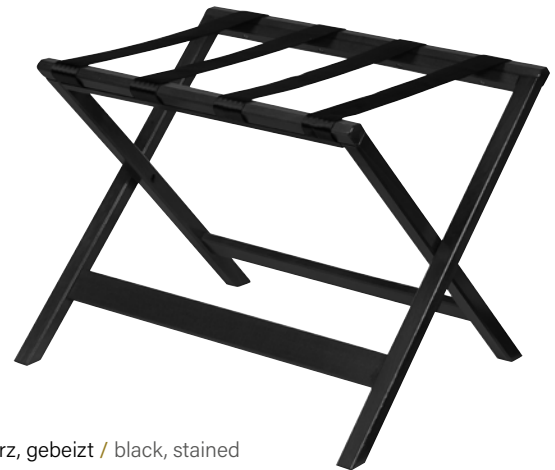

schwarz, gebeizt / black, stained