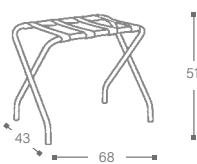

## LUGGAGE RACK

With black straps  
Material: steel tube

With back  
folded (W x H x D)  
68 x 85 x 10 cm

Ohne Rückenlehne  
geklappt (B x H x T)  
68 x 65 x 9 cm

**080055**

chrom /  
chrome

**080087**

schwarz /  
black