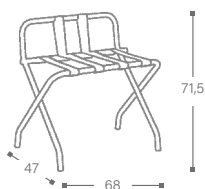

KOFFERABLAGE

Schwarze Gurtbänder
Material: Stahlrohr

Mit Rückenlehne
geklappt (B x H x T)
68 x 85 x 10 cm